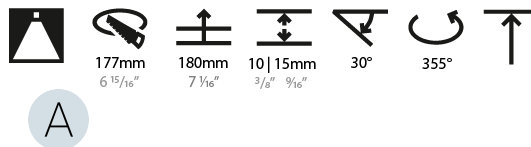

GENERAL

Series: Mechaniq Round
Brand: Prolicht
Division: Architectural
Mounting Type: Recessed
Mounting Location: Ceiling
Subcategory: Downlight

PHYSICAL

Shape: Round
Diameter (mm): 182
Diameter (in): 7 3/16
Height (mm): 155
Height (in): 6 1/8
Ceiling Thickness (mm): 10 / 12.5 / 15
Ceiling Thickness (in): 3/8 or 1/2 or 9/16
Min. Recessing Depth (mm): 180
Min. Recessing Depth (in): 7 1/16
Light Distribution: Adjustable / Downlight
Weight (kg): 1.736
Weight (lbs): 3.83
Fixture Finish: SSR / BKV / CWI / CRY / HAB / UFT / ITA / RUA / FTG / MYG / LOD / PUS / FRO / FUP / KIA / POP / BLS / SPG / MEY / GOH / GUM / CHC / COM / ABZ / JAG / OBR / MOS / ROR
Fixture Material: Aluminum Die Cast
Cut-out Measurements: 177mm / 6 15/16"

ELECTRICAL

Lamp Type: LED (Zhaga Standard)
Input Wattage (W): 46.2
Total Output Wattage (W): 41.9
Dimming: Tri-Mode (Non-Dimming and Phase Dimming (120Vac only) and 0-10V Dimming)
Driver Included: No
Driver Location: Recessed Housing
Driver Type: Constant Current - Universal
Driver Class: Class 2
Housing: See components
Input Voltage (V): 120 - 277
Constant Current (MA): 1050

LED

Number of LEDs: 1
Color Temperature (°K): 2700 / 3000 / 3500 / 4000
Max. Delivered Lumen (lm): 4030 / 4130 / 4342 / 4430
CRI: >90 CRI
Lamp Life (hrs): 50000

OPTICAL

Reflector°: 12 / 24 / 40
Adjustability: Rotational 355°; Tilt 30°

RATINGS AND CERTIFICATIONS

Certified By: Certified for North American Standards
IP rating: IP20