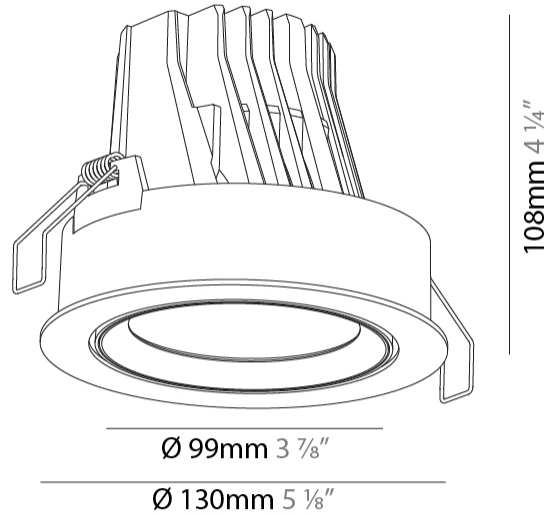

GENERAL

Series: Mechaniq Round
Brand: Prolicht
Division: Architectural
Mounting Type: Recessed
Mounting Location: Ceiling
Subcategory: Downlight

PHYSICAL

Shape: Round
Diameter (mm): 130
Diameter (in): 5 1/8
Height (mm): 108
Height (in): 4 1/4
Ceiling Thickness (mm): 10 / 12.5 / 15
Ceiling Thickness (in): 3/8 or 1/2 or 9/16
Min. Recessing Depth (mm): 130
Min. Recessing Depth (in): 5 1/8
Light Distribution: Adjustable / Downlight
Weight (kg): 0.707
Weight (lbs): 1.56
Fixture Finish: SSR / BKV / CWI / CRY / HAB / UFT / ITA / RUA / FTG / MYG / LOD / PUS / FRO / FUP / KIA / POP / BLS / SPG / MEY / GOH / GUM / CHC / COM / ABZ / JAG / OBR / MOS / ROR
Fixture Material: Aluminum Die Cast
Cut-out Measurements: 120mm / 4 3/4"

ELECTRICAL

Lamp Type: LED (Zhaga Standard)
Total Output Wattage (W): 12 / 15
Dimming: Tri-Mode (Non-Dimming and Phase Dimming (120Vac only) and 0-10V Dimming)
Driver Included: No
Driver Location: Recessed Housing
Driver Type: Constant Current - Universal
Housing: See components
Input Voltage (V): 120 - 277
Constant Current (MA): 350

LED

Number of LEDs: 1
Color Temperature (°K): 2700 / 3000 / 3500 / 4000
Max. Delivered Lumen (lm): 830 / 930 / 1010 / 1030
CRI: >90 CRI
Lamp Life (hrs): 50000

OPTICAL

Reflector°: 8
Adjustability: Rotational 355°, Tilt 30°

RATINGS AND CERTIFICATIONS

Certified By: Certified for North American Standards
IP rating: IP20