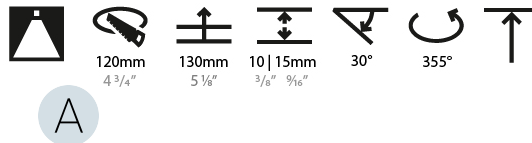

GENERAL

Series: Mechaniq Round
Brand: Prolicht
Division: Architectural
Mounting Type: Recessed
Mounting Location: Ceiling
Subcategory: Downlight

PHYSICAL

Shape: Round
Diameter (mm): 130
Diameter (in): 5 1/8
Height (mm): 108
Height (in): 4 1/4
Ceiling Thickness (mm): 10 / 12.5 / 15
Ceiling Thickness (in): 3/8 or 1/2 or 9/16
Min. Recessing Depth (mm): 130
Min. Recessing Depth (in): 5 1/8
Light Distribution: Adjustable / Downlight
Weight (kg): 0.707
Weight (lbs): 1.56
Fixture Finish: SSR / BKV / CWI / CRY / HAB / UFT / ITA / RUA / FTG / MYG / LOD / PUS / FRO / FUP / KIA / POP / BLS / SPG / MEY / GOH / GUM / CHC / COM / ABZ / JAG / OBR / MOS / ROR
Fixture Material: Aluminum Die Cast
Cut-out Measurements: 120mm / 4 3/4"

ELECTRICAL

Lamp Type: LED (Zhaga Standard)
Input Wattage (W): 28.6
Total Output Wattage (W): 26
Dimming: Tri-Mode (Non-Dimming and Phase Dimming (120Vac only) and 0-10V Dimming)
Driver Included: No
Driver Location: Recessed Housing
Driver Type: Constant Current - Universal
Driver Class: Class 2
Housing: See components
Input Voltage (V): 120 - 277
Constant Current (MA): 700

LED

Number of LEDs: 1
Color Temperature (°K): 2700 / 3000 / 3500 / 4000
Max. Delivered Lumen (lm): 2960 / 3030 / 3185 / 3250
CRI: >90 CRI
Lamp Life (hrs): 50000

OPTICAL

Reflector: 18 / 26 / 40
Adjustability: Rotational 355°; Tilt 30°

RATINGS AND CERTIFICATIONS

Certified By: Certified for North American Standards
IP rating: IP20