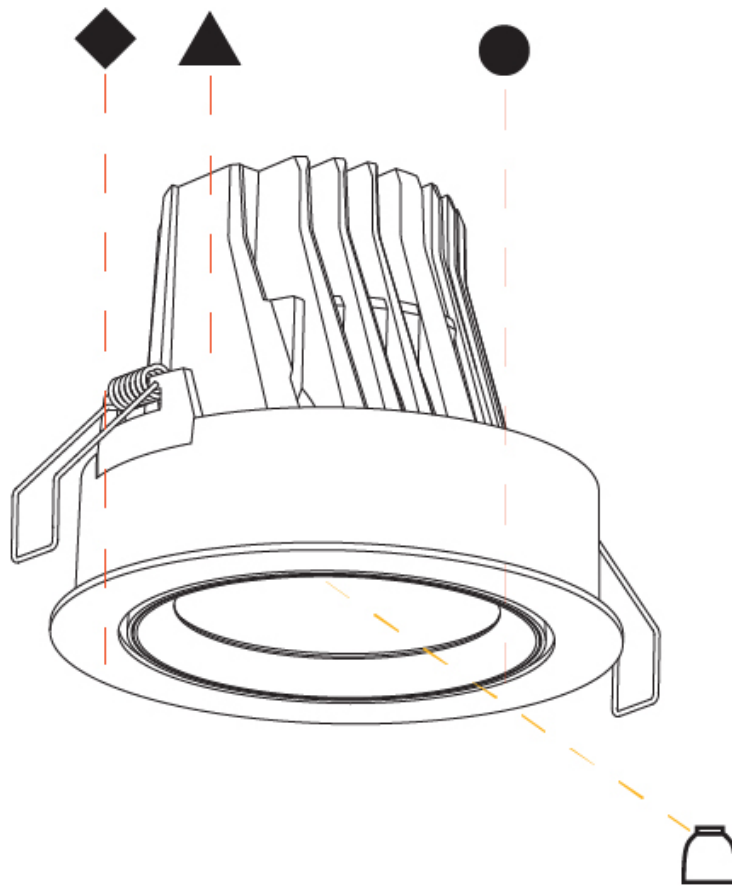

MECHANIQ ROUND RECESSED

A35040-

PROJECT	_____
TYPE	_____
SPECIFIER	_____
QUANTITY	_____
DATE	_____

A